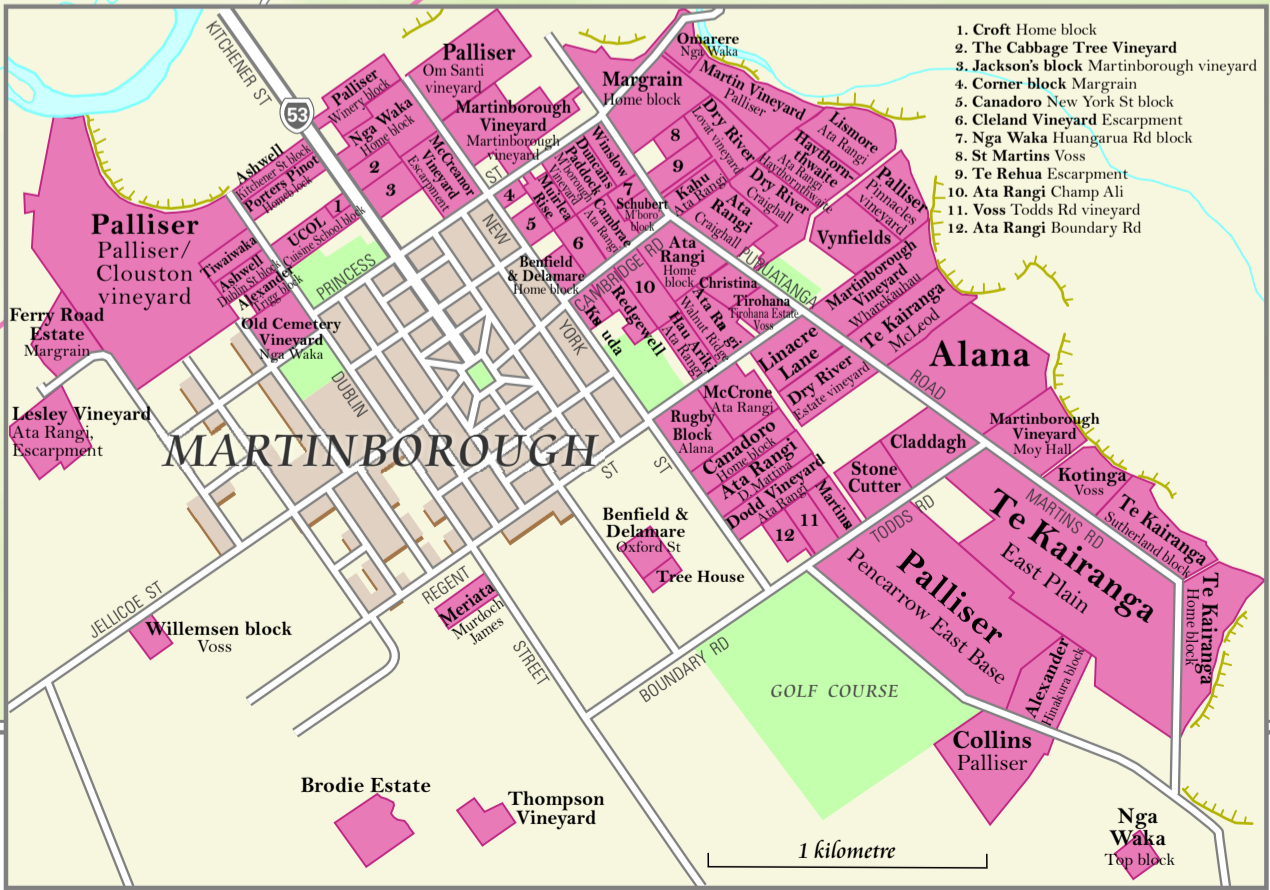

# MARTINBOROUGH WINES

MAP SHOWING VINEYARDS OF MARTINBOROUGH, NEW ZEALAND

MARTINBOROUGH

SEE ENLARGEMENT BELOW

MARTINBOROUGH  
GEOGRAPHICAL  
INDICATION  
AREA

1. Croft Home block
2. The Cabbage Tree Vineyard
3. Jackson's block Martinborough vineyard
4. Corner block Margrain
5. Canodoro New York St block
6. Cleland Vineyard Escarpment
7. Nga Waka Huangarua Rd block
8. St Martins Voss
9. Te Rehua Escarpment
10. Ata Rangī Champ Ali
11. Voss Todds Rd vineyard
12. Ata Rangī Boundary Rd